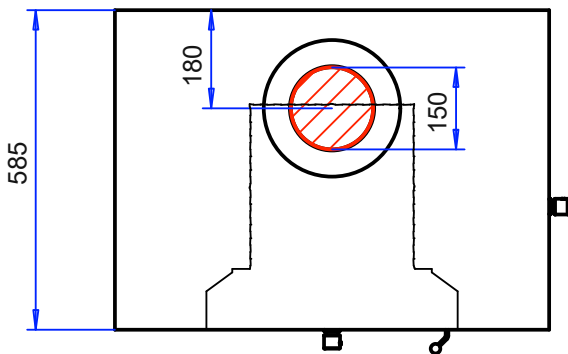

IDA

Width 795 mm
 Depth 585 mm
 Height approx. 1830 mm
 Weight 1300 kg

Fire Chamber
 Depth 410 mm
 Width 300 mm

Glass doors (installation dimensions)
 Width 450 mm (450 mm)
 Height 450 mm (450 mm)

Extra Layers
 100 mm (75 kg)

Minimum Flue Connection
 1/2 bricks or Ø 150 mm
 (adapter's inner diam. 154 mm)

Red color:
 Location of the flue connection
 on top of the fireplace
 Blue color:
 Area for combustion air from below
 (optional)

Part	Drawing number Item reference	Part or assembly group name	Standard or catalog	Shape, Dimension, Designation	Amount	Material	Qty
General tolerances		Scale	Product				
Mass		1:10	Ref				
1300.0 kg			Project				
Design		2018-11-27 JMS		Project		Netherlands	
Check				Prev		New	
Acc						Ida_PL_laatikko_kok	