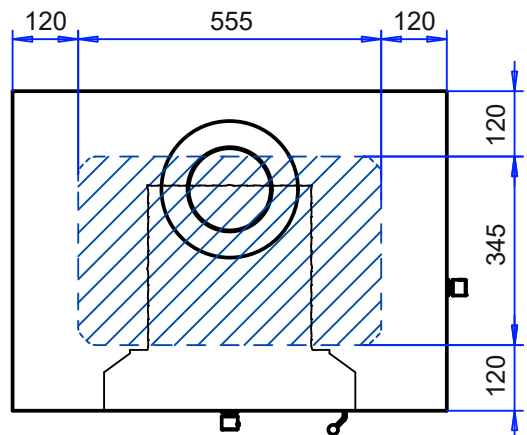

IDA

Width 795 mm
 Depth 585 mm
 Height approx. 1830 mm
 Weight 1300 kg

Fire Chamber
 Depth 410 mm
 Width 300 mm

Glass doors (installation dimensions)
 Width 450 mm (450 mm)
 Height 450 mm (450 mm)

Extra Layers
 100 mm (75 kg)

Minimum Flue Connection
 1/2 bricks or Ø 150 mm
 (adapter's inner diam. 154 mm)

Red color:
 Location of the flue connection
 on top of the fireplace
 Blue color:
 Area for combustion air from below
 (optional)

Part	Drawing number Item reference	Part or assembly group name	Standard or catalog	Shape, Dimension, Designation	Amount	Material	Qty
General tolerances		Scale	Product				
Mass		1:10	Ref				
1300.0 kg			Project				
Design		2018-11-27 JMS		Project		Netherlands	
Check				Prev		New	
Acc						Ida_PL_laatikko_kok	