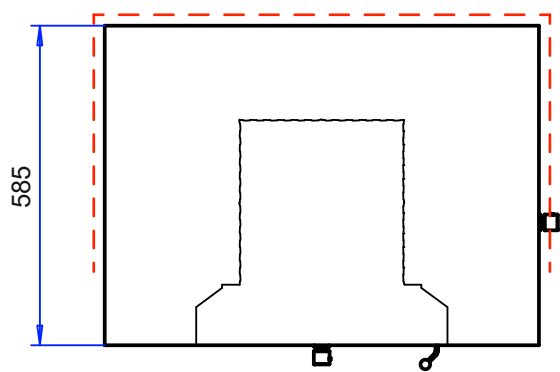

IDA

Width 795 mm
 Depth 585 mm
 Height approx. 1830 mm
 Weight 1300 kg

Fire Chamber
 Depth 410 mm
 Width 300 mm

Glass doors (installation dimensions)
 Width 450 mm (450 mm)
 Height 450 mm (450 mm)

Extra Layers
 100 mm (75 kg)

Minimum Flue Connection
 1/2 bricks or Ø 150 mm
 (adapter 150x180 mm)

Red color:
 Possible location of the flue connection
 on side of the fireplace

Blue color:
 Area for combustion air from below
 (optional)

Part	Drawing number Item reference	Part or assembly group name	Standard or catalog	Shape, Dimension, Designation	Amount	Material	Qty
General tolerances		Scale	Product				
Mass 1300.0 kg		1:10	Ref				
Design 2018-11-28 JMS			Project Netherlands				
Check					Prev	New	
Acc					Ida_YL_laatikko_kok		