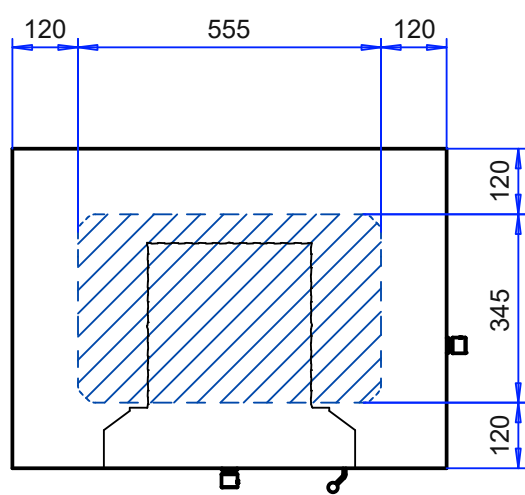

IDA

Width 795 mm
 Depth 585 mm
 Height approx. 1830 mm
 Weight 1300 kg

Fire Chamber
 Depth 410 mm
 Width 300 mm

Glass doors (installation dimensions)
 Width 450 mm (450 mm)
 Height 450 mm (450 mm)

Extra Layers
 100 mm (75 kg)

Minimum Flue Connection
 1/2 bricks or Ø 150 mm
 (adapter 150x180 mm)

Red color:
 Possible location of the flue connection
 on side of the fireplace

Blue color:
 Area for combustion air from below
 (optional)

Part	Drawing number Item reference	Part or assembly group name	Standard or catalog	Shape, Dimension, Designation	Amount	Material	Qty
General tolerances		Scale	Product				
Mass 1300.0 kg		1:10	Ref				
Design 2018-11-28 JMS			Project Netherlands				
Check					Prev	New	
Acc					Ida_YL_laatikko_kok		